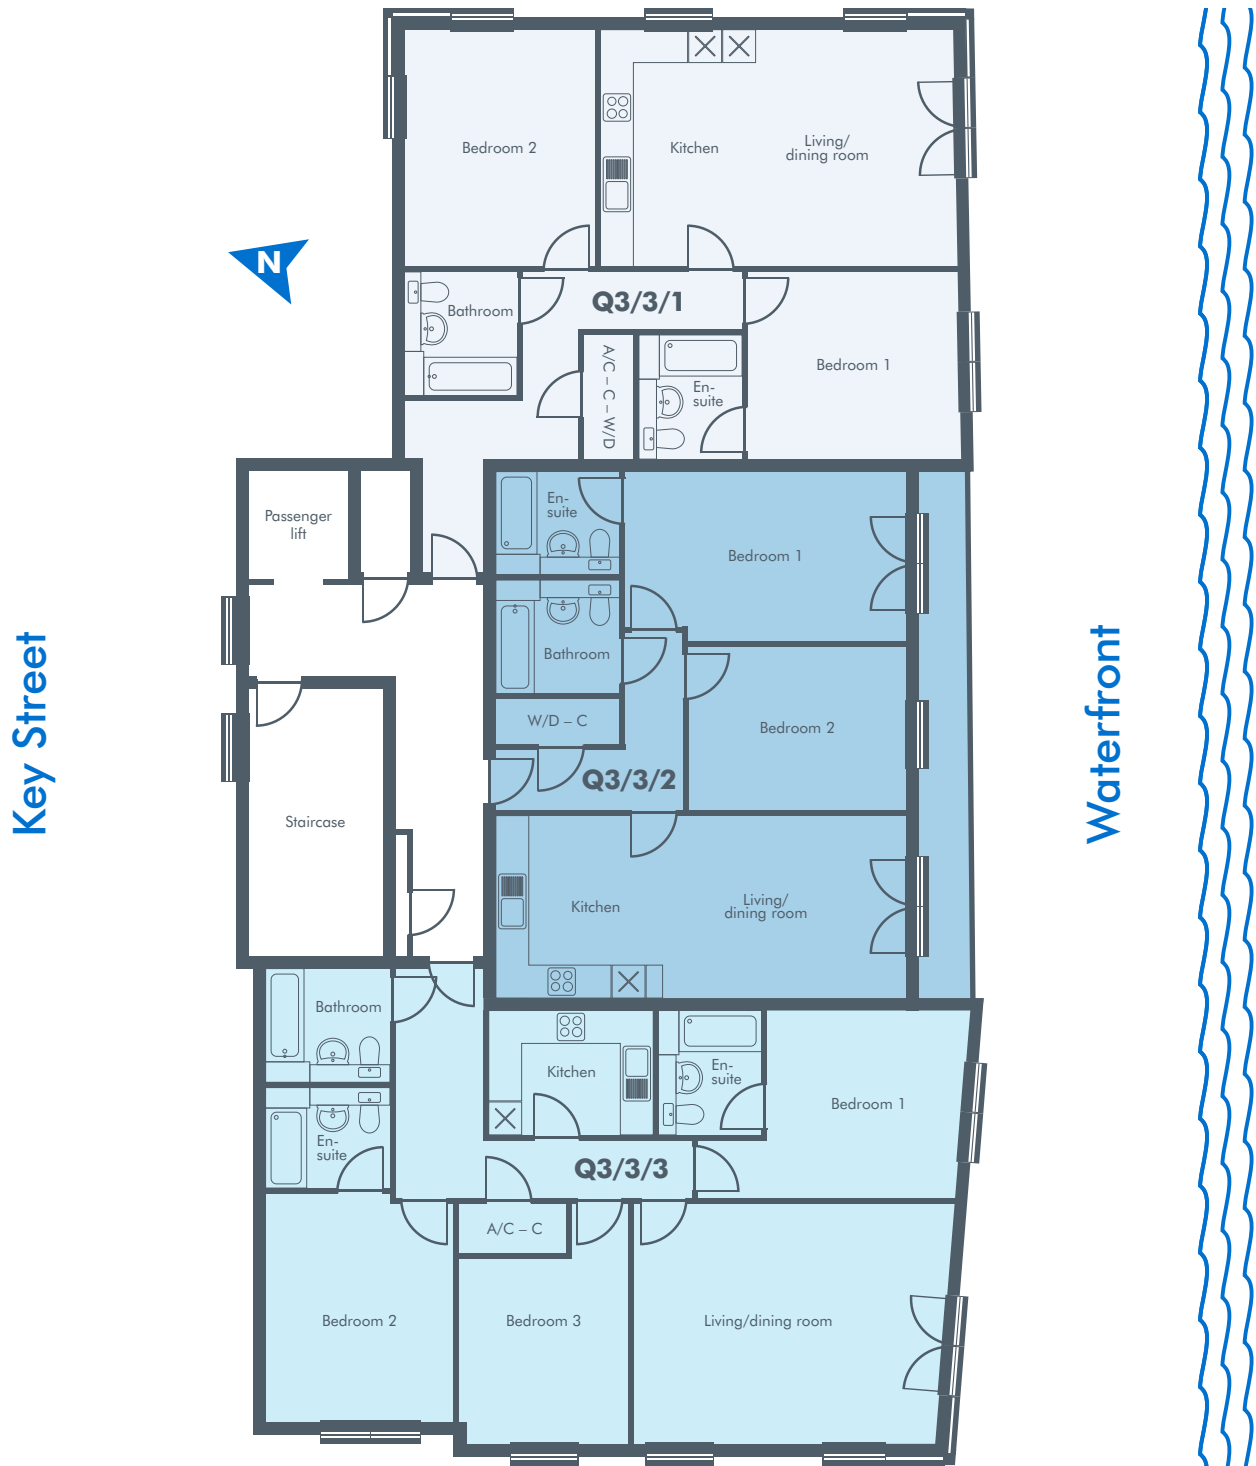

Q3 3rd Floor

Apartment 122 | Q3/3/1

2 Bed – Juliette balcony 81.42m² 876ft²

Apartment 123 | Q3/3/2

2 Bed – Balcony 71.81m² 773ft²

Apartment 124 | Q3/3/3

3 Bed – Juliette balcony 100.23m² 1079ft²