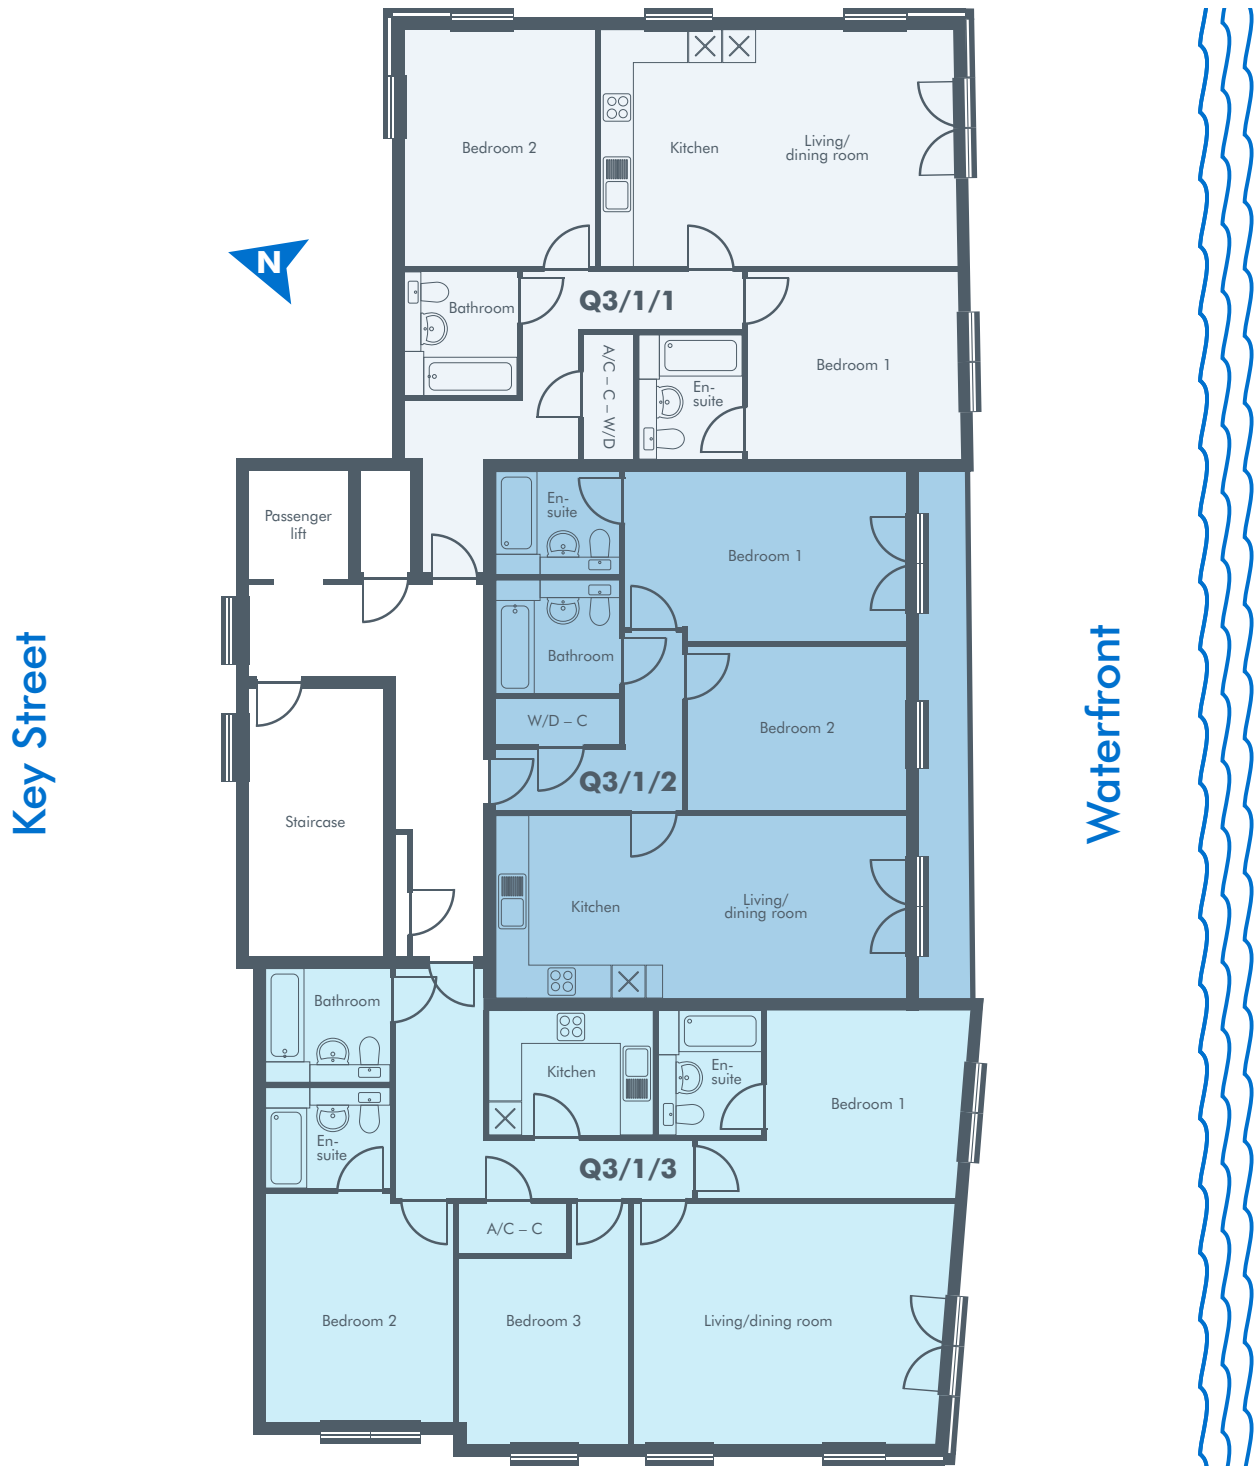

Q3 1st Floor

Apartment 116 | Q3/1/1

2 Bed – Juliette balcony 81.42m² 876ft²

Apartment 117 | Q3/1/2

2 Bed – Balcony 71.81m² 773ft²

Apartment 118 | Q3/1/3

3 Bed – Juliette balcony 100.23m² 1079ft²